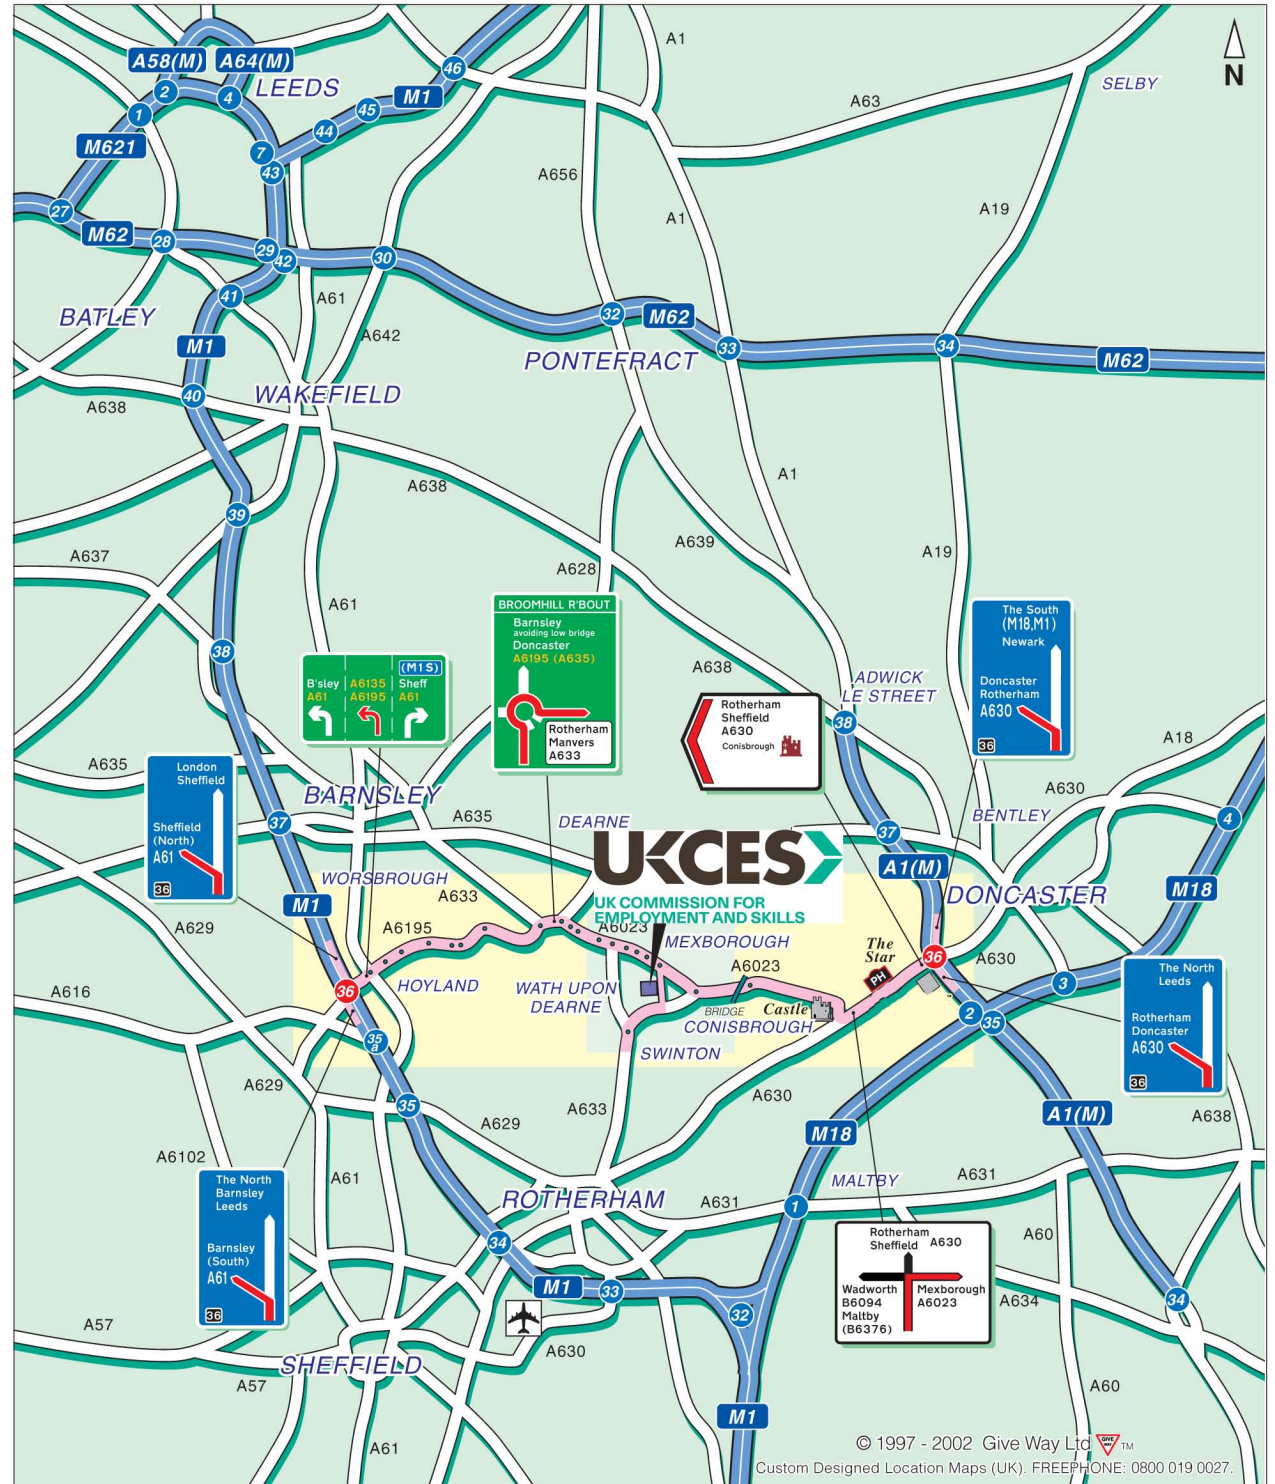

DIRECTIONS From A633 (Barnsley, A635, A6195, M1 Junction 36 & 37 direction) - At a roundabout join the A6023 Manvers Way. Go straight ahead at the first three roundabouts. At the fourth roundabout take the fourth exit onto Golden Smithies Lane. Then follow the road and take the first right, at the next roundabout take first left into Bramall's car park.

From A633 (Rotherham direction) - At a roundabout join A6022 Rockingham Road. Follow for a short distance and take your third left (The Gate Public House) onto Golden Smithies Lane. Follow the road and bear left at the next roundabout. (T Mobile opposite) Continue down the road and take your first left, then first left at the next roundabout into Bramall's car park.

From A6023 (A630, A1(M), Junction 36, Doncaster direction) - At the last roundabout after leaving Mexborough go straight ahead onto Wath Road (still A6023). Follow to the next roundabout and take first left onto Golden Smithies Lane. Then follow the road and take the first right, at the next roundabout take first left into Bramall's car park.

Visitors are requested to use the parking area to the rear of our offices if possible.