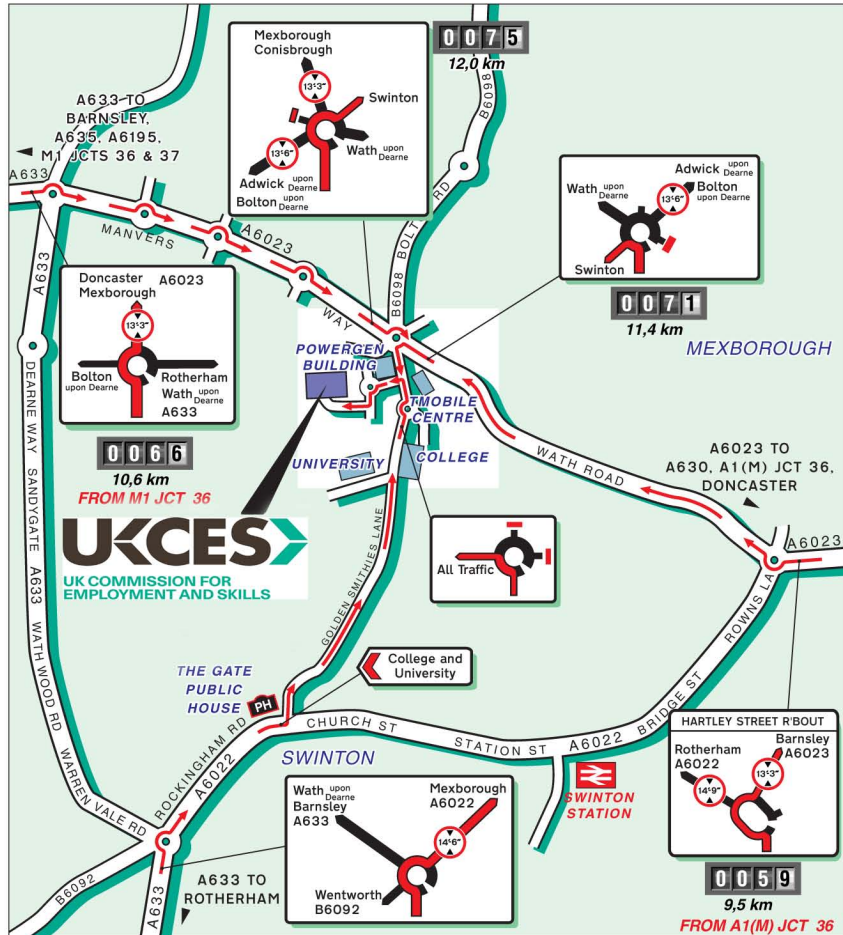

DIRECTIONS From A633 (Barnsley, A635, A6195, M1 Junction 36 & 37 direction) - At a roundabout join the A6023 Manvers Way. Go straight ahead at the first three roundabouts. At the fourth roundabout take the fourth exit onto Golden Smithies Lane. Then follow the road and take the first right, at the next roundabout take first left into Bramall's car park.

From A633 (Rotherham direction) - At a roundabout join A6022 Rockingham Road. Follow for a short distance and take your third left (The Gate Public House) onto Golden Smithies Lane. Follow the road and bear left at the next roundabout. (T Mobile opposite) Continue down the road and take your first left, then first left at the next roundabout into Bramall's car park.

From A6023 (A630, A1(M), Junction 36, Doncaster direction) - At the last roundabout after leaving Mexborough go straight ahead onto Wath Road (still A6023). Follow to the next roundabout and take first left onto Golden Smithies Lane. Then follow the road and take the first right, at the next roundabout take first left into Bramall's car park.

Visitors are requested to use the parking area to the rear of our offices if possible.